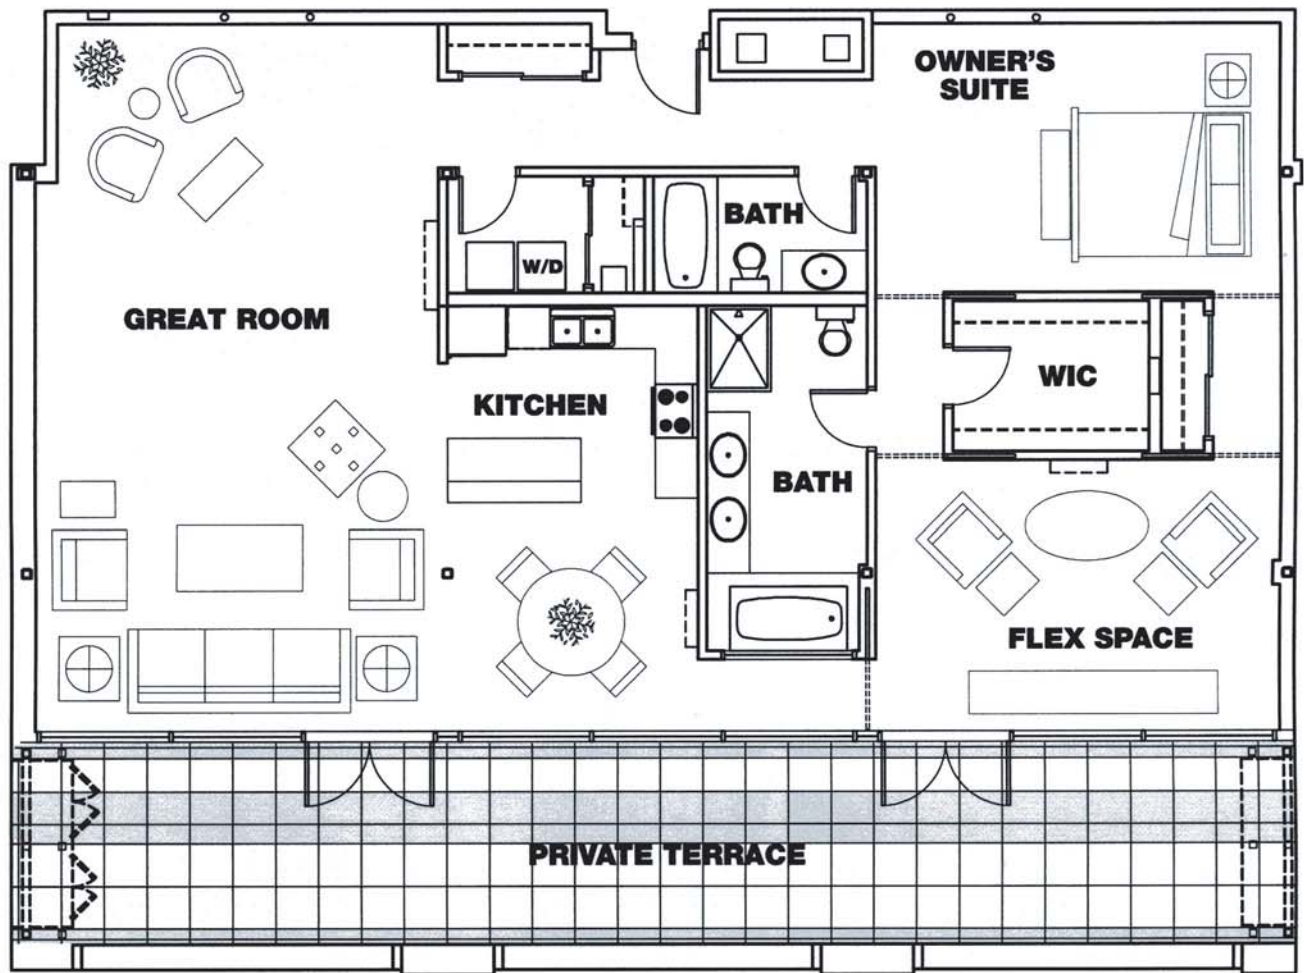

**CRYSTAL LOFTS**  
CENTRAL BRUSH PARK

Penthouse 304  
1,889 sq ft

**VIEW OF DOWNTOWN**

313 833 7513  
[www.CrystalLofts.com](http://www.CrystalLofts.com)

Representations and dimensions of the floorplans may not exactly reflect the final construction. There is also no guarantee of availability of any particular product described in this advertisement.