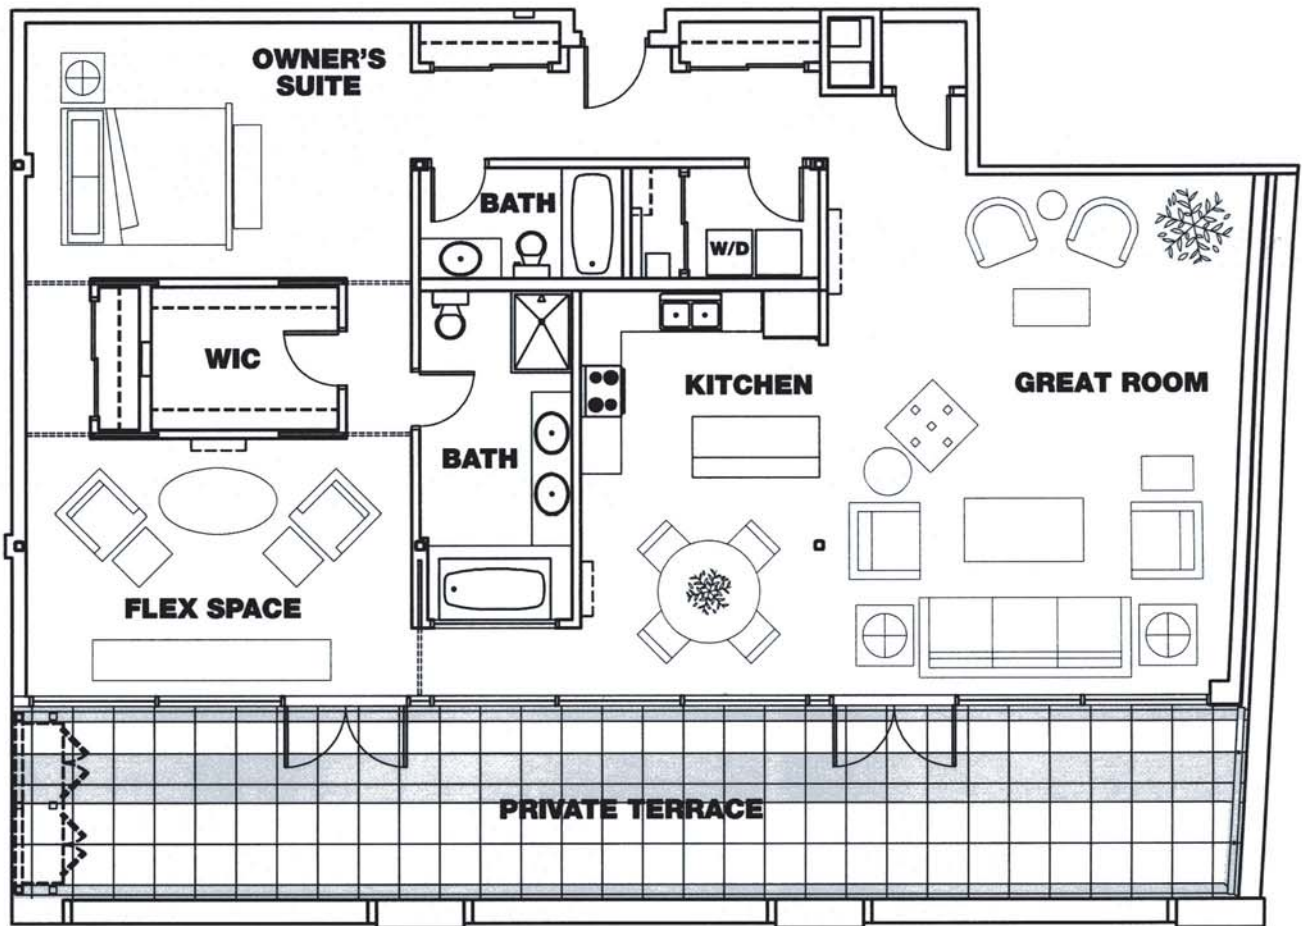

CRYSTAL LOFTS
CENTRAL BRUSH PARK

Penthouse 303
1,853 sq ft

VIEW OF DOWNTOWN

313 833 7513
www.CrystalLofts.com

Representations and dimensions of the floorplans may not exactly reflect the final construction. There is also no guarantee of availability of any particular product described in this advertisement.