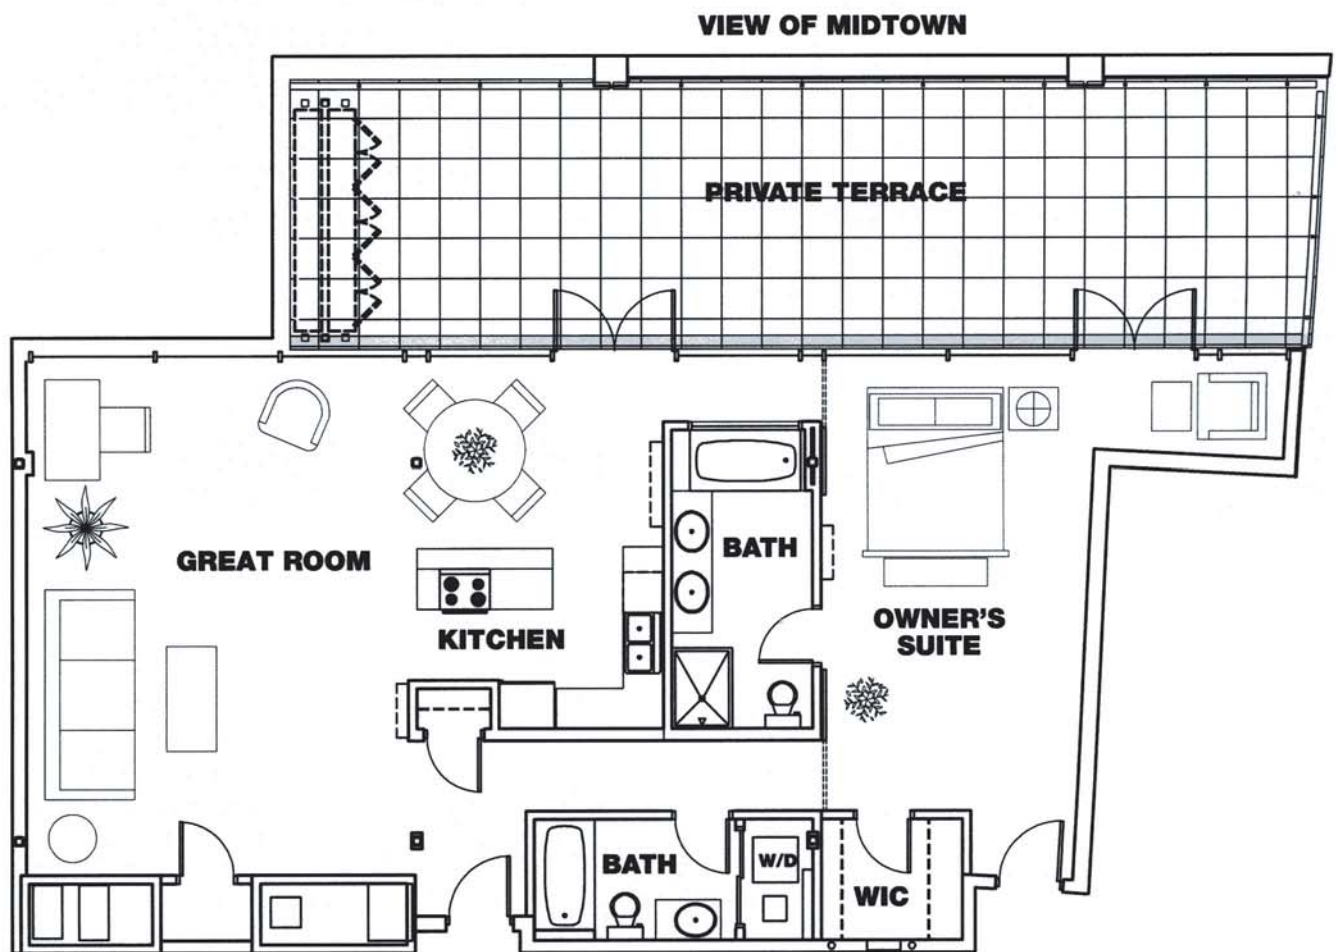

CRYSTAL LOFTS
CENTRAL BRUSH PARK

Penthouse 302
1,474 sq ft

313 833 7513
www.CrystalLofts.com

Representations and dimensions of the floorplans may not exactly reflect the final construction. There is also no guarantee of availability of any particular product described in this advertisement.