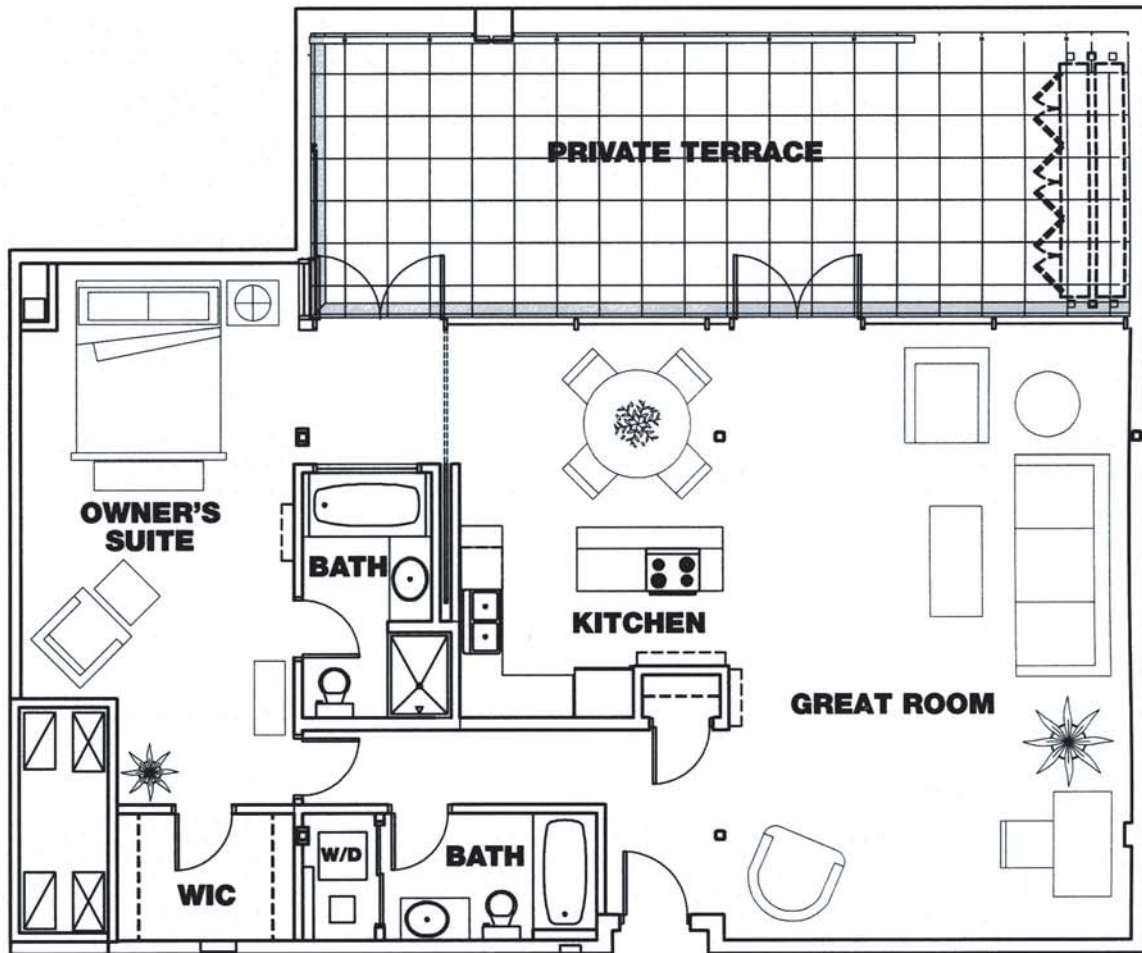

CRYSTAL LOFTS
CENTRAL BRUSH PARK

Penthouse 301
1,471 sq ft

VIEW OF MIDTOWN

313 833 7513
www.CrystalLofts.com

Representations and dimensions of the floorplans may not exactly reflect the final construction. There is also no guarantee of availability of any particular product described in this advertisement.