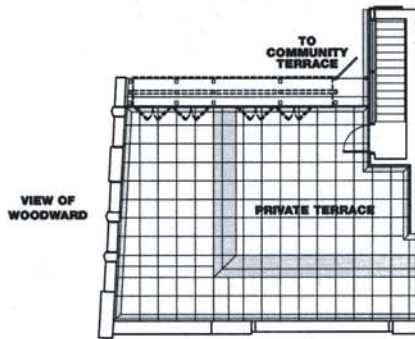

CRYSTAL LOFTS

CENTRAL BRUSH PARK

Unit 213
1,955 sq ft

313 833 7513
www.CrystalLofts.com

Representations and dimensions of the floorplans may not exactly reflect the final construction. There is also no guarantee of availability of any particular product described in this advertisement.