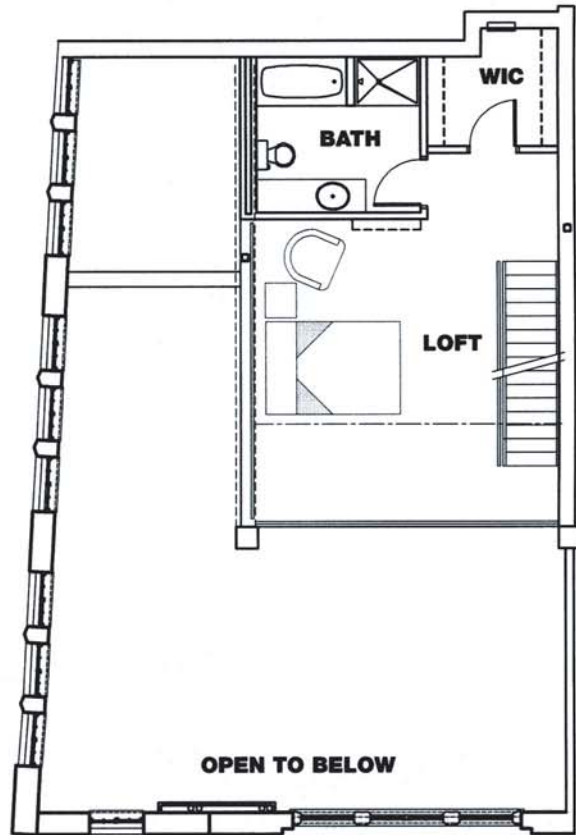

CRYSTAL LOFTS

CENTRAL BRUSH PARK

Unit 213
1,955 sq ft

313 833 7513
www.CrystalLofts.com

Representations and dimensions of the floorplans may not exactly reflect the final construction. There is also no guarantee of availability of any particular product described in this advertisement.