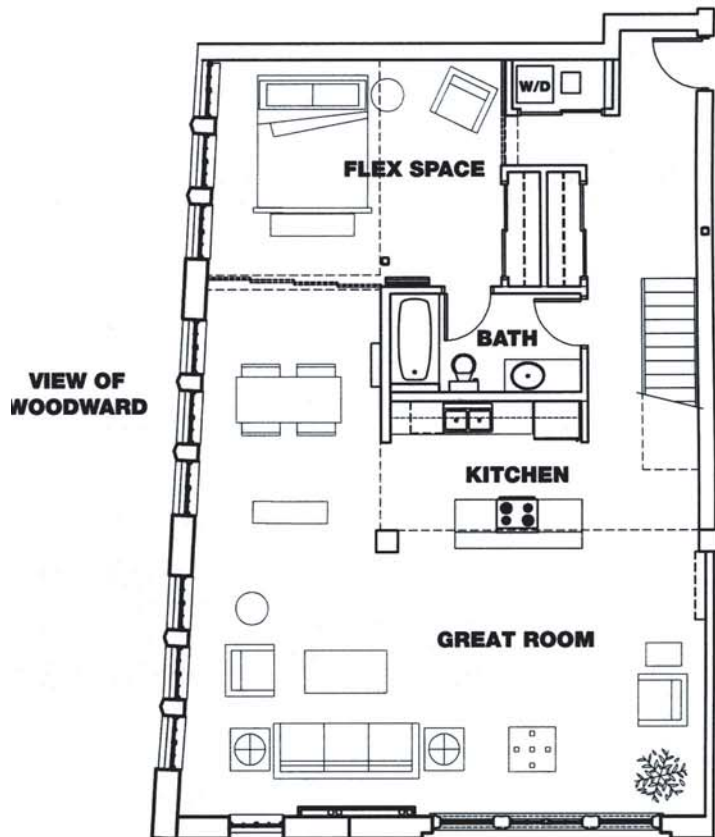

CRYSTAL LOFTS

CENTRAL BRUSH PARK

Unit 213
1,955 sq ft

313 833 7513
www.CrystalLofts.com

Representations and dimensions of the floorplans may not exactly reflect the final construction. There is also no guarantee of availability of any particular product described in this advertisement.