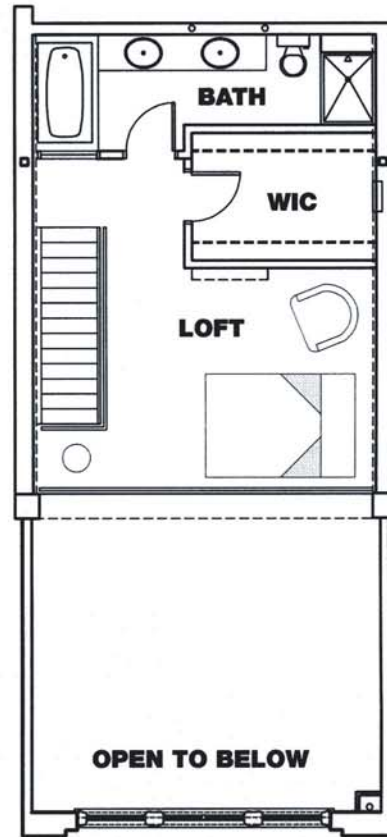

CRYSTAL LOFTS

CENTRAL BRUSH PARK

Unit 212
1,241 sq ft

313 833 7513
www.CrystalLofts.com

Representations and dimensions of the floorplans may not exactly reflect the final construction. There is also no guarantee of availability of any particular product described in this advertisement.