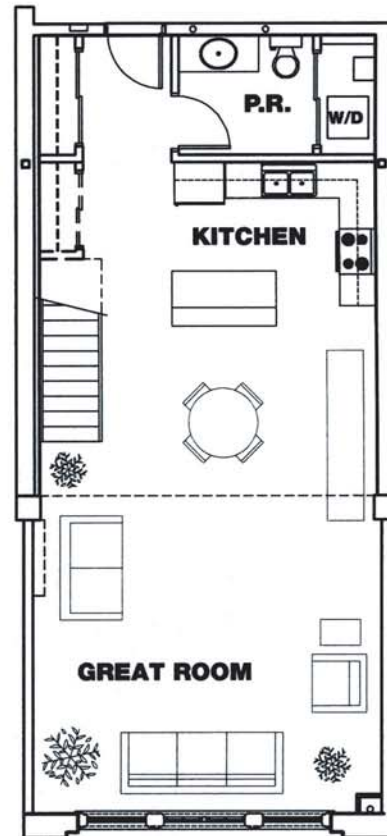

CRYSTAL LOFTS

CENTRAL BRUSH PARK

Unit 212
1,241 sq ft

313 833 7513
www.CrystalLofts.com

Representations and dimensions of the floorplans may not exactly reflect the final construction. There is also no guarantee of availability of any particular product described in this advertisement.