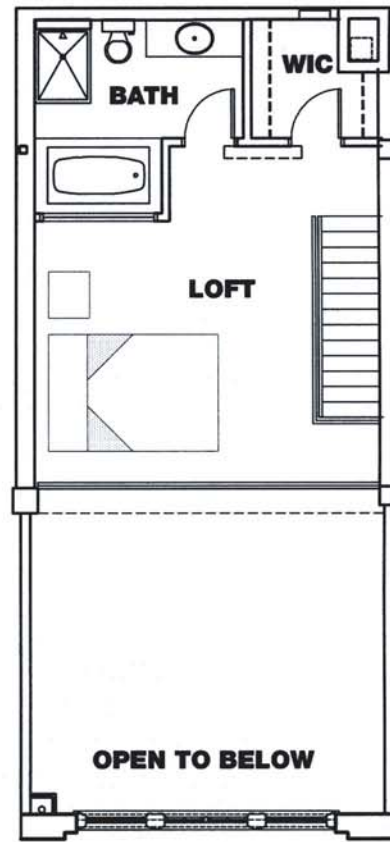

CRYSTAL LOFTS

CENTRAL BRUSH PARK

Unit 211
1,215 sq ft

313 833 7513
www.CrystalLofts.com

Representations and dimensions of the floorplans may not exactly reflect the final construction. There is also no guarantee of availability of any particular product described in this advertisement.