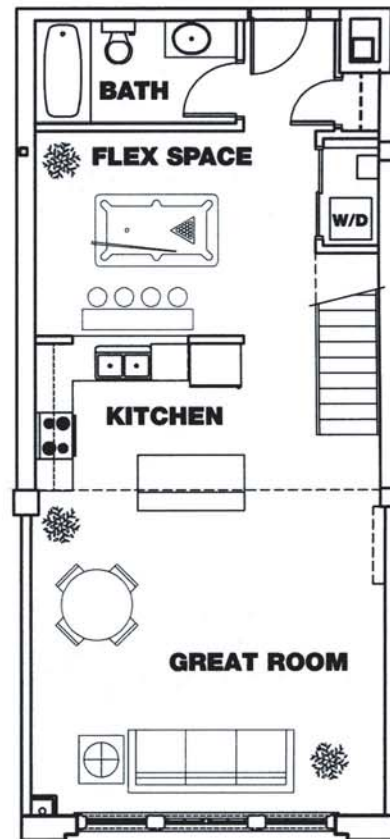

CRYSTAL LOFTS

CENTRAL BRUSH PARK

Unit 211
1,215 sq ft

313 833 7513
www.CrystalLofts.com

Representations and dimensions of the floorplans may not exactly reflect the final construction. There is also no guarantee of availability of any particular product described in this advertisement.