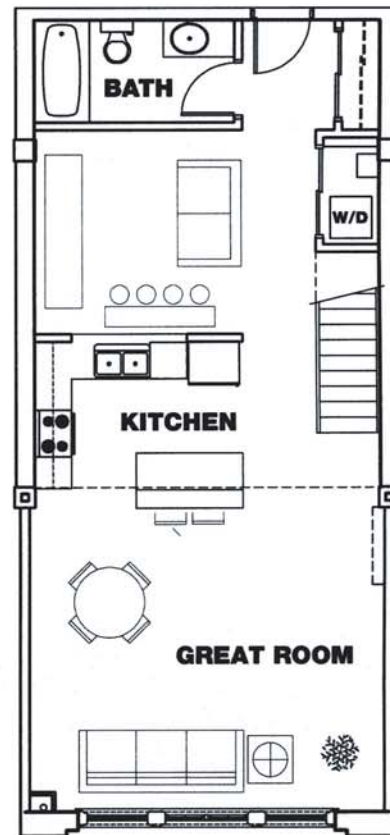

CRYSTAL LOFTS

CENTRAL BRUSH PARK

Unit 208
1,237 sq ft

VIEW OF DOWNTOWN

313 833 7513
www.CrystalLofts.com

Representations and dimensions of the floorplans may not exactly reflect the final construction. There is also no guarantee of availability of any particular product described in this advertisement.