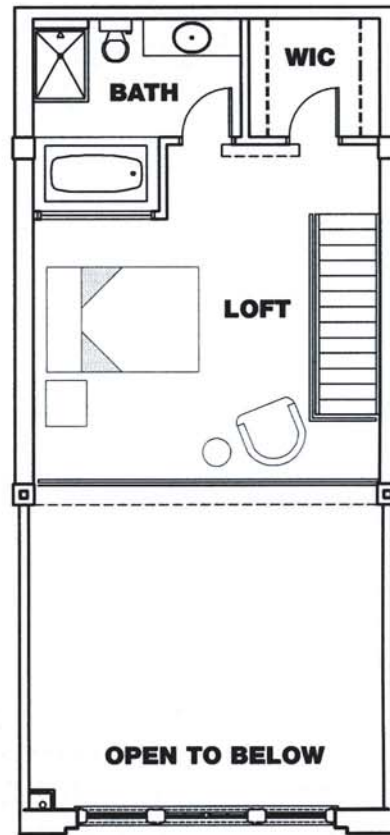

CRYSTAL LOFTS

CENTRAL BRUSH PARK

Unit 208
1,237 sq ft

VIEW OF DOWNTOWN

313 833 7513
www.CrystalLofts.com

Representations and dimensions of the floorplans may not exactly reflect the final construction. There is also no guarantee of availability of any particular product described in this advertisement.