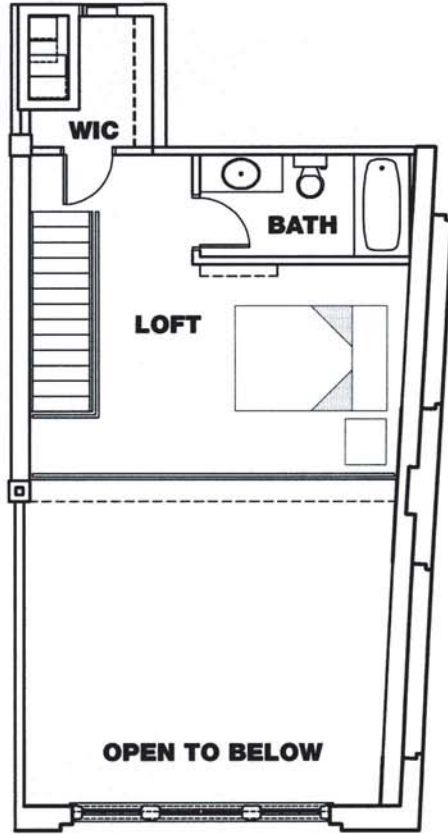

CRYSTAL LOFTS
CENTRAL BRUSH PARK

Unit 207
1,137 sq ft

VIEW OF DOWNTOWN

313 833 7513
www.CrystalLofts.com

Representations and dimensions of the floorplans may not exactly reflect the final construction. There is also no guarantee of availability of any particular product described in this advertisement.