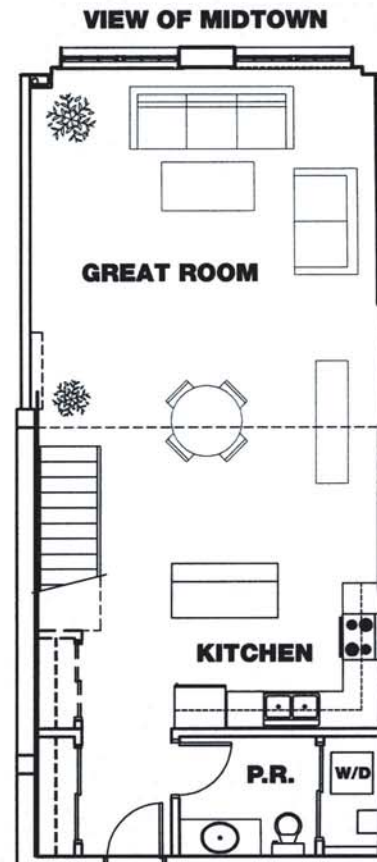

# CRYSTAL LOFTS

CENTRAL BRUSH PARK

Unit 203  
1,192 sq ft

313 833 7513  
[www.CrystalLofts.com](http://www.CrystalLofts.com)

Representations and dimensions of the floorplans may not exactly reflect the final construction. There is also no guarantee of availability of any particular product described in this advertisement.