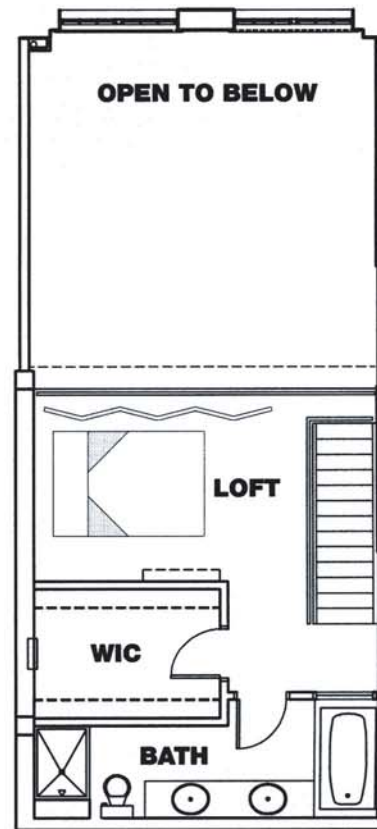

# CRYSTAL LOFTS

CENTRAL BRUSH PARK

Unit 203  
1,192 sq ft

313 833 7513  
[www.CrystalLofts.com](http://www.CrystalLofts.com)

Representations and dimensions of the floorplans may not exactly reflect the final construction. There is also no guarantee of availability of any particular product described in this advertisement.