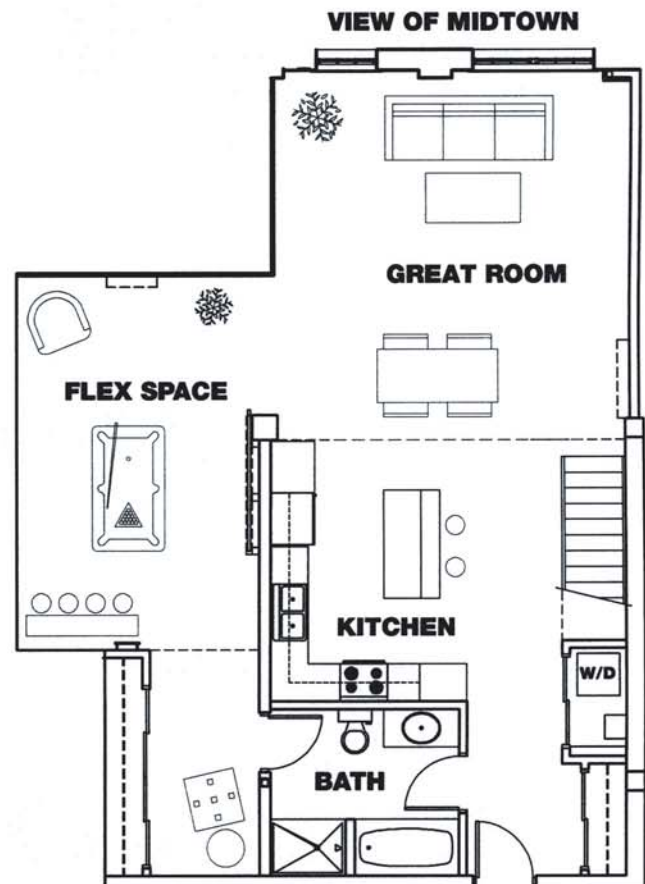

CRYSTAL LOFTS
CENTRAL BRUSH PARK

Unit 202
1,942 sq ft

313 833 7513
www.CrystalLofts.com

Representations and dimensions of the floorplans may not exactly reflect the final construction. There is also no guarantee of availability of any particular product described in this advertisement.