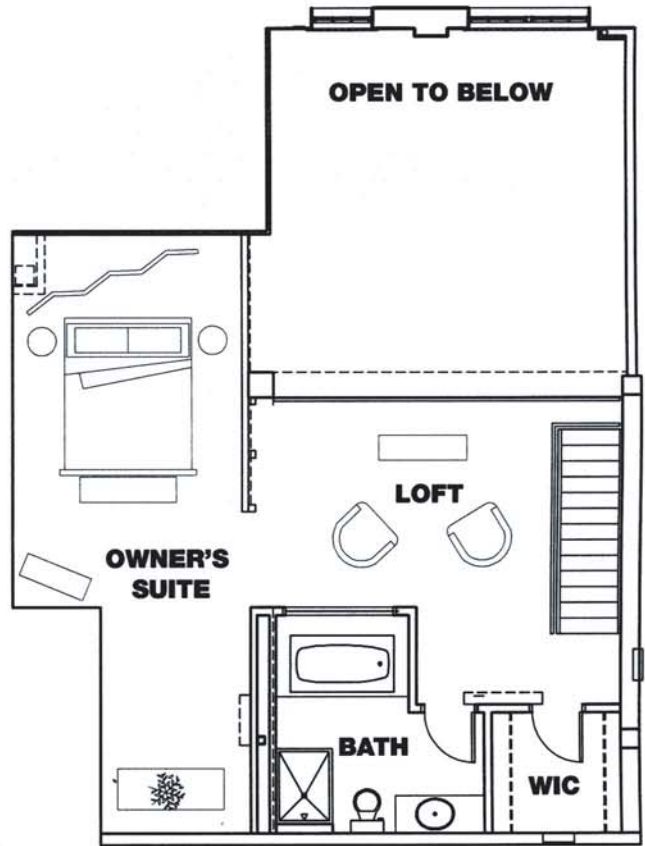

CRYSTAL LOFTS
CENTRAL BRUSH PARK

Unit 202
1,942 sq ft

313 833 7513
www.CrystalLofts.com

Representations and dimensions of the floorplans may not exactly reflect the final construction. There is also no guarantee of availability of any particular product described in this advertisement.